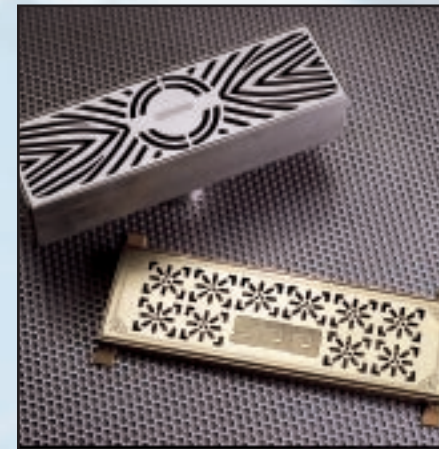

Trench Drain Grates