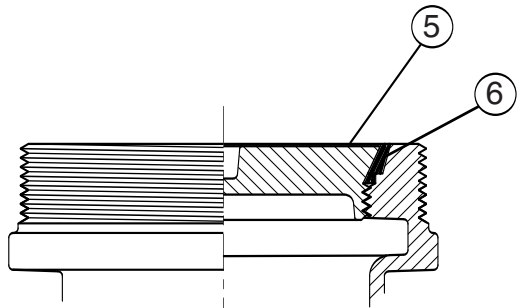

Jay R. Smith Mfg. Co.
Wholesaler's
Parts Order Number Guide

4020, 4021, 4023
4040, 4041, 4043
NEW STYLE

| PART | DESCRIPTION | ITEM NUMBER | |
|------|-------------|-------------|--|
|------|-------------|-------------|--|

**4020 to 4240 Parts
and Hardware**
NEW STYLE
Pg. 4-06-4-15

**Jay R. Smith Mfg. Co.
Wholesaler's
Parts Order Number Guide**

| PART | DESCRIPTION | ITEM NUMBER | |
|------|--|--------------|--|
| 1, 2 | NB Cover w/Screws, 2 thru 4" | 4020C04NB-NS | |
| 1, 2 | PB Cover w/Screws, 2 thru 4" | 4020C04PB-NS | |
| 3 | NB Rim f/4020 | 06178-70-1 | |
| 3 | PB Rim f/4020 | 06178-50-1 | |
| 1, 3 | NB Cover and Rim Only f/4" 4020 | 4020NBTOP-CA | |
| 1, 3 | PB Cover and Rim Only f/4" 4020 | 4020PBTOP-CA | |
| | | | |
| 1, 2 | NB Cover w/Screws, 2 thru 4" | 4040C04NB-NS | |
| 1, 2 | PB Cover w/Screws, 2 thru 4" | 4040C04PB-NS | |
| 3 | NB Rim f/4040 | 06159-70-1 | |
| 3 | PB Rim f/4040 | 06159-50-1 | |
| 1, 3 | NB Cover and Rim Only f/2-4" 4040 | 4040NBTOP-CA | |
| 1, 3 | PB Cover and Rim Only f/2-4" 4040 | 4040PBTOP-CA | |
| | | | |
| 2 | Screws f/NB Cvr, 4020-4240 ea (3 reqd) | 76053-80-6 | |
| 2 | Screws f/PB Cvr, 4020-4240 ea (3 reqd) | 76053-51-6 | |
| | | | |
| 1 | Cast Iron Cover Only, 2-4", 4220 | 06144-10-0 | |
| 3 | Heavy Duty Cast Iron Rim, 2-4", 4220 | 06189-10-0 | |
| | | | |
| | CI Tractor Cover f/2-4", 4240 | 05847-10-0 | |
| | DI Tractor Cover f/2-4", 4240 | 04888-20-0 | |
| | CI Rim and Frame Assembly, 4240 | 06197-10-4 | |
| | | | |
| 2 | Screws f/CI Cover 4220-4240, ea (3 reqd) | 76048-80-6 | |