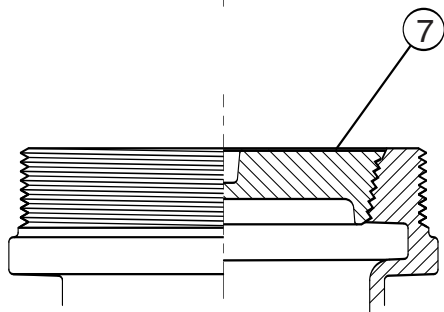

Jay R. Smith Mfg. Co.
Wholesaler's
Parts Order Number Guide

4020, 4021, 4023
4040, 4041, 4043
NEW STYLE

| PART | DESCRIPTION | ITEM NUMBER | |
|------|-------------|-------------|--|
|------|-------------|-------------|--|

**4020 to 4240 Parts
and Hardware**
NEW STYLE
Pg. 4-06-4-15

**Jay R. Smith Mfg. Co.
Wholesaler's
Parts Order Number Guide**

| PART | DESCRIPTION | ITEM NUMBER | |
|------|--|--------------|--|
| 1, 2 | NB Cover w/Screws, 2 thru 4" | 4020C04NB-NS | |
| 1, 2 | PB Cover w/Screws, 2 thru 4" | 4020C04PB-NS | |
| 3 | NB Rim f/4020 | 06178-70-1 | |
| 3 | PB Rim f/4020 | 06178-50-1 | |
| 1, 3 | NB Cover and Rim Only f/4" 4020 | 4020NBTOP-CA | |
| 1, 3 | PB Cover and Rim Only f/4" 4020 | 4020PBTOP-CA | |
| | | | |
| 1, 2 | NB Cover w/Screws, 2 thru 4" | 4040C04NB-NS | |
| 1, 2 | PB Cover w/Screws, 2 thru 4" | 4040C04PB-NS | |
| 3 | NB Rim f/4040 | 06159-70-1 | |
| 3 | PB Rim f/4040 | 06159-50-1 | |
| 1, 3 | NB Cover and Rim Only f/2-4" 4040 | 4040NBTOP-CA | |
| 1, 3 | PB Cover and Rim Only f/2-4" 4040 | 4040PBTOP-CA | |
| | | | |
| 2 | Screws f/NB Cvr, 4020-4240 ea (3 reqd) | 76053-80-6 | |
| 2 | Screws f/PB Cvr, 4020-4240 ea (3 reqd) | 76053-51-6 | |
| | | | |
| 1 | Cast Iron Cover Only, 2-4", 4220 | 06144-10-0 | |
| 3 | Heavy Duty Cast Iron Rim, 2-4", 4220 | 06189-10-0 | |
| | | | |
| | CI Tractor Cover f/2-4", 4240 | 05847-10-0 | |
| | DI Tractor Cover f/2-4", 4240 | 04888-20-0 | |
| | CI Rim and Frame Assembly, 4240 | 06197-10-4 | |
| | | | |
| 2 | Screws f/CI Cover 4220-4240, ea (3 reqd) | 76048-80-6 | |