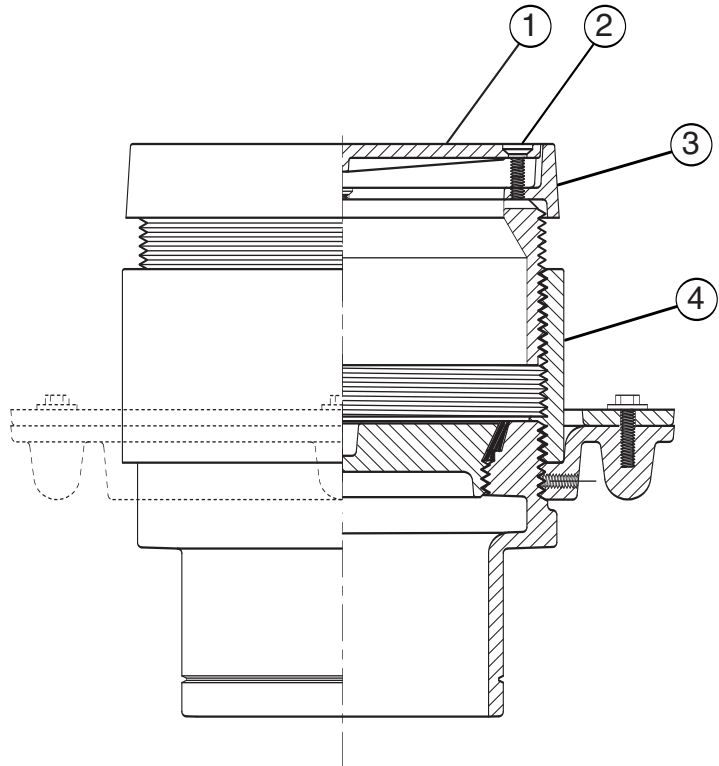

Jay R. Smith Mfg. Co.
Wholesaler's
Parts Order Number Guide

4020, 4021, 4023
4040, 4041, 4043
NEW STYLE

| PART | DESCRIPTION | ITEM NUMBER | |
|------|-------------|-------------|--|
|------|-------------|-------------|--|

**4020 to 4240 Parts
and Hardware**
NEW STYLE
Pg. 4-06-4-15

**Jay R. Smith Mfg. Co.
Wholesaler's
Parts Order Number Guide**

| PART | DESCRIPTION | ITEM NUMBER | |
|------|--|--------------|--|
| 1, 2 | NB Cover w/Screws, 2 thru 4" | 4020C04NB-NS | |
| 1, 2 | PB Cover w/Screws, 2 thru 4" | 4020C04PB-NS | |
| 3 | NB Rim f/4020 | 06178-70-1 | |
| 3 | PB Rim f/4020 | 06178-50-1 | |
| 1, 3 | NB Cover and Rim Only f/4" 4020 | 4020NBTOP-CA | |
| 1, 3 | PB Cover and Rim Only f/4" 4020 | 4020PBTOP-CA | |
| | | | |
| 1, 2 | NB Cover w/Screws, 2 thru 4" | 4040C04NB-NS | |
| 1, 2 | PB Cover w/Screws, 2 thru 4" | 4040C04PB-NS | |
| 3 | NB Rim f/4040 | 06159-70-1 | |
| 3 | PB Rim f/4040 | 06159-50-1 | |
| 1, 3 | NB Cover and Rim Only f/2-4" 4040 | 4040NBTOP-CA | |
| 1, 3 | PB Cover and Rim Only f/2-4" 4040 | 4040PBTOP-CA | |
| | | | |
| 2 | Screws f/NB Cvr, 4020-4240 ea (3 reqd) | 76053-80-6 | |
| 2 | Screws f/PB Cvr, 4020-4240 ea (3 reqd) | 76053-51-6 | |
| | | | |
| 1 | Cast Iron Cover Only, 2-4", 4220 | 06144-10-0 | |
| 3 | Heavy Duty Cast Iron Rim, 2-4", 4220 | 06189-10-0 | |
| | | | |
| | CI Tractor Cover f/2-4", 4240 | 05847-10-0 | |
| | DI Tractor Cover f/2-4", 4240 | 04888-20-0 | |
| | CI Rim and Frame Assembly, 4240 | 06197-10-4 | |
| | | | |
| 2 | Screws f/CI Cover 4220-4240, ea (3 reqd) | 76048-80-6 | |