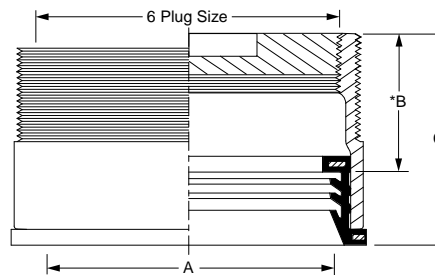

**4280 Series
2" - 5" Sizes**

**4283 Series
6" & 8" Sizes**

**4293 Series
6" & 8" Sizes**

A SIZE	B	C
06	*3	4 9/16
08	*3 1/4	4 13/16

OPTIONS:

-F	Flange	N/C
-FC	Flange w/Flashing Clamp	64.00
-G	Galvanized CI	73.00
-IP	Iron Plug (In lieu of ABS).....	58.00
-RHP	Raised Head Closure Plug.....	N/C
-TP	"T" Handle for Plug	47.00

(Bronze plug must be used when -TP is specified)

ADD

WITH ABS PLUG	SPIGOT• OUTLET	INSIDE CAULK OUTLET	SPEEDI- SET* OUTLET	A - OUTLET SIZE						
				COVER MATERIAL	02"	03"	04"	•05"	**06"	**08"
Gasket Seal Plug	4280S	4285C	4291L	†Duco Cast Iron (-CI)	107.00	143.00	149.00	296.00	-	-
				All Bronze (-BB)	315.00	335.00	458.00	618.00	-	-
Taper Thread Plug	4284S	4289C		†Duco Cast Iron (-CI)	107.00	143.00	149.00	296.00	-	-
				All Bronze (-BB)	315.00	335.00	458.00	618.00	-	-
WITH BRZ PLUG	SPIGOT• OUTLET	INSIDE CAULK OUTLET	SPEEDI- SET* OUTLET	A - OUTLET SIZE						
				COVER MATERIAL	02"	03"	04"	•05"	**06"	**08"
Gasket Seal Plug	4281S	4286C	4292L	†Duco Cast Iron (-CI)	222.00	259.00	266.00	415.00	760.00	1,043.00
				All Bronze (-BB)	432.00	452.00	574.00	736.00	1,398.00	POA
Taper Thread Plug	**4283S	4288C	**4293L	†Duco Cast Iron (-CI)	222.00	259.00	266.00	415.00	760.00	1,043.00
				All Bronze (-BB)	432.00	452.00	574.00	736.00	1,398.00	POA
APPROX WT. LBS.					6	7	11	15	16	20

REGULARLY FURNISHED: Duco Cast Iron Cleanout with Closure Plug Type as Indicated by Figure Number Selected.

** 6 & 8" Available w/Bronze Taper Plug Only.

5, 6 & 8" Not Available w/Inside Caulk Outlet.

* Speedi-Set Outlet Available with 2, 3, 4, 6 or 8" Connection Only. Specify Service Weight (L), Extra Heavy (LXH) or PVC (LPVCE). LPVC applies to 6" pipe size only.