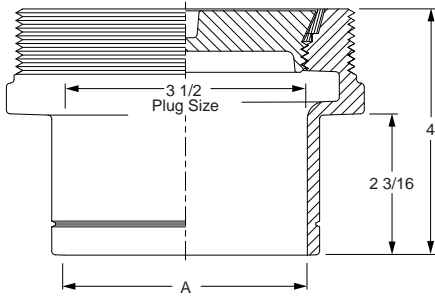

**4280 Series
2" - 5" Sizes**

**4283 Series
6" & 8" Sizes**

**4293 Series
6" & 8" Sizes**

A SIZE	B	C
06	*3	4 9/16
08	*3 1/4	4 13/16

OPTIONS:

-F	Flange	N/C
-FC	Flange w/Flashing Clamp	64.00
-G	Galvanized CI	73.00
-IP	Iron Plug (In lieu of ABS).....	58.00
-RHP	Raised Head Closure Plug.....	N/C
-TP	"T" Handle for Plug	47.00

(Bronze plug must be used when -TP is specified)

ADD

WITH ABS PLUG	SPIGOT• OUTLET	INSIDE CAULK OUTLET	SPEEDI- SET* OUTLET	A - OUTLET SIZE						
				COVER MATERIAL	02"	03"	04"	•05"	**06"	**08"
Gasket Seal Plug	4280S	4285C	4291L	†Duco Cast Iron (-CI)	107.00	143.00	149.00	296.00	-	-
				All Bronze (-BB)	315.00	335.00	458.00	618.00	-	-
Taper Thread Plug	4284S	4289C		†Duco Cast Iron (-CI)	107.00	143.00	149.00	296.00	-	-
				All Bronze (-BB)	315.00	335.00	458.00	618.00	-	-
WITH BRZ PLUG	SPIGOT• OUTLET	INSIDE CAULK OUTLET	SPEEDI- SET* OUTLET	A - OUTLET SIZE						
				COVER MATERIAL	02"	03"	04"	•05"	**06"	**08"
Gasket Seal Plug	4281S	4286C	4292L	†Duco Cast Iron (-CI)	222.00	259.00	266.00	415.00	760.00	1,043.00
				All Bronze (-BB)	432.00	452.00	574.00	736.00	1,398.00	POA
Taper Thread Plug	**4283S	4288C	**4293L	†Duco Cast Iron (-CI)	222.00	259.00	266.00	415.00	760.00	1,043.00
				All Bronze (-BB)	432.00	452.00	574.00	736.00	1,398.00	POA
APPROX WT. LBS.					6	7	11	15	16	20

REGULARLY FURNISHED: Duco Cast Iron Cleanout with Closure Plug Type as Indicated by Figure Number Selected.

** 6 & 8" Available w/Bronze Taper Plug Only.

5, 6 & 8" Not Available w/Inside Caulk Outlet.

* Speedi-Set Outlet Available with 2, 3, 4, 6 or 8" Connection Only. Specify Service Weight (L), Extra Heavy (LXH) or PVC (LPVCE). LPVC applies to 6" pipe size only.