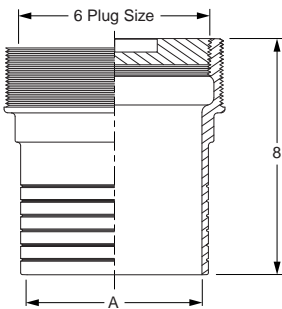

**4280 Series
2" - 5" Sizes**

**4283 Series
6" & 8" Sizes**

**4293 Series
6" & 8" Sizes**

A SIZE	B	C
06	*3	4 9/16
08	*3 1/4	4 13/16

OPTIONS:

-F	Flange	N/C
-FC	Flange w/Flashing Clamp	64.00
-G	Galvanized CI	73.00
-IP	Iron Plug (In lieu of ABS).....	58.00
-RHP	Raised Head Closure Plug.....	N/C
-TP	"T" Handle for Plug	47.00

(Bronze plug must be used when -TP is specified)

ADD

WITH ABS PLUG	SPIGOT• OUTLET	INSIDE CAULK OUTLET	SPEEDI- SET* OUTLET	A - OUTLET SIZE						
				COVER MATERIAL	02"	03"	04"	•05"	**06"	**08"
Gasket Seal Plug	4280S	4285C	4291L	†Duco Cast Iron (-CI)	107.00	143.00	149.00	296.00	-	-
				All Bronze (-BB)	315.00	335.00	458.00	618.00	-	-
Taper Thread Plug	4284S	4289C		†Duco Cast Iron (-CI)	107.00	143.00	149.00	296.00	-	-
				All Bronze (-BB)	315.00	335.00	458.00	618.00	-	-
WITH BRZ PLUG	SPIGOT• OUTLET	INSIDE CAULK OUTLET	SPEEDI- SET* OUTLET	A - OUTLET SIZE						
				COVER MATERIAL	02"	03"	04"	•05"	**06"	**08"
Gasket Seal Plug	4281S	4286C	4292L	†Duco Cast Iron (-CI)	222.00	259.00	266.00	415.00	760.00	1,043.00
				All Bronze (-BB)	432.00	452.00	574.00	736.00	1,398.00	POA
Taper Thread Plug	**4283S	4288C	**4293L	†Duco Cast Iron (-CI)	222.00	259.00	266.00	415.00	760.00	1,043.00
				All Bronze (-BB)	432.00	452.00	574.00	736.00	1,398.00	POA
APPROX WT. LBS.					6	7	11	15	16	20

REGULARLY FURNISHED: Duco Cast Iron Cleanout with Closure Plug Type as Indicated by Figure Number Selected.

** 6 & 8" Available w/Bronze Taper Plug Only.

5, 6 & 8" Not Available w/Inside Caulk Outlet.

* Speedi-Set Outlet Available with 2, 3, 4, 6 or 8" Connection Only. Specify Service Weight (L), Extra Heavy (LXH) or PVC (LPVCE). LPVC applies to 6" pipe size only.